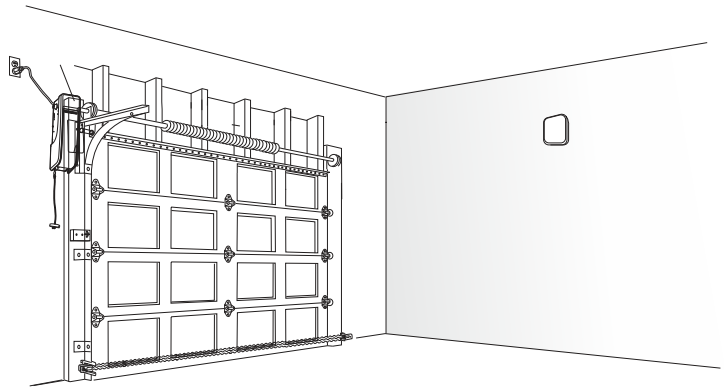

Commander Ultimate

OPEN UP POSSIBILITIES

MJ3800MYQ

WALL MOUNT GARAGE DOOR OPENER INTEGRATED MYQ WI-FI & BATTERY BACKUP

INTEGRATED myQ²

APP AVAILABLE ON:

- Monitor and control your garage door away from home through the Merlin myQ app.
- Peace of mind knowing if your garage door is open or closed anywhere and any time.
- Receive real time alerts and notifications so you know when the garage door is opened or closed by loved ones.
- Pre-set times to automatically close your garage door at any time.
- See history records of your garage door open and close periods.
- Protect your loved ones and belongings with The Protector System™ (Safety IR Beams).
- Compatible Merlin myQ app available for smart devices including Apple Watch.

TYPICAL INSTALLATION - SECTIONAL DOORS

- Maximum lifting under spring tensions: 20 kg
- Suitable for steel and timber spring balanced doors
- Door height: 3m Total door area: 16.5m²
- Single dwelling, max door weight up to 130 / 230 kg³

DOOR SPEED¹

18
SECONDS

21
SECONDS

SECURITY

SECURITY+ 2.0®

- Encrypted rolling code across multiple frequencies.
- Security+ 2.0® technology virtually eliminates interference.

SMART

HOME CONNECTIVITY

- Built-in myQ Wi-Fi for the easiest way to connect to the garage.
- Monitor, control and receive alerts about your garage door through the myQ smartphone app.
- Set a recurring schedule to close a garage door or turn lights on/off.
- Syncs with popular smart devices and platforms.

ELECTRICAL

MYQ REMOTE LED LIGHT

- Multiple programming options, including myQ app control.
- Mounts to ceiling or wall.
- Easy-to-clean hinged cover.

STANDARD SPECIFICATIONS

- Input voltage: 240V AC
- Rated door areas up to: 16.5m²
- Max door height: 3m
- Max door weight: 130 kg / 230 kg³
- Max peak pulling force: 600N
- Max lift under spring tension: 20 kg
- Minimum side room: 216mm
- Radio frequency: 433.30, 433.92, 434.54 MHz with Security +2.0 technology.
- Garage Door Opener Capacity of up to 40 Remote Controls, 4 Wireless Keyless Entry Systems and 16 myQ Devices.

Merlin®

AUSTRALIA

Chamberlain Australia Pty Ltd
PO Box 1446
Lane Cove NSW 1595
Australia

gomerlin.com.au
1800 638 234

NEW ZEALAND

Chamberlain New Zealand Ltd
PO Box 100-221
North Shore
Auckland 0745
New Zealand

gomerlin.co.nz
0800 653 667

Designed & Engineered in Australia
© Chamberlain Group 2019. All Rights Reserved.™ Trademark of The Chamberlain Group, Inc.® Registered Trademark of the Chamberlain Group.